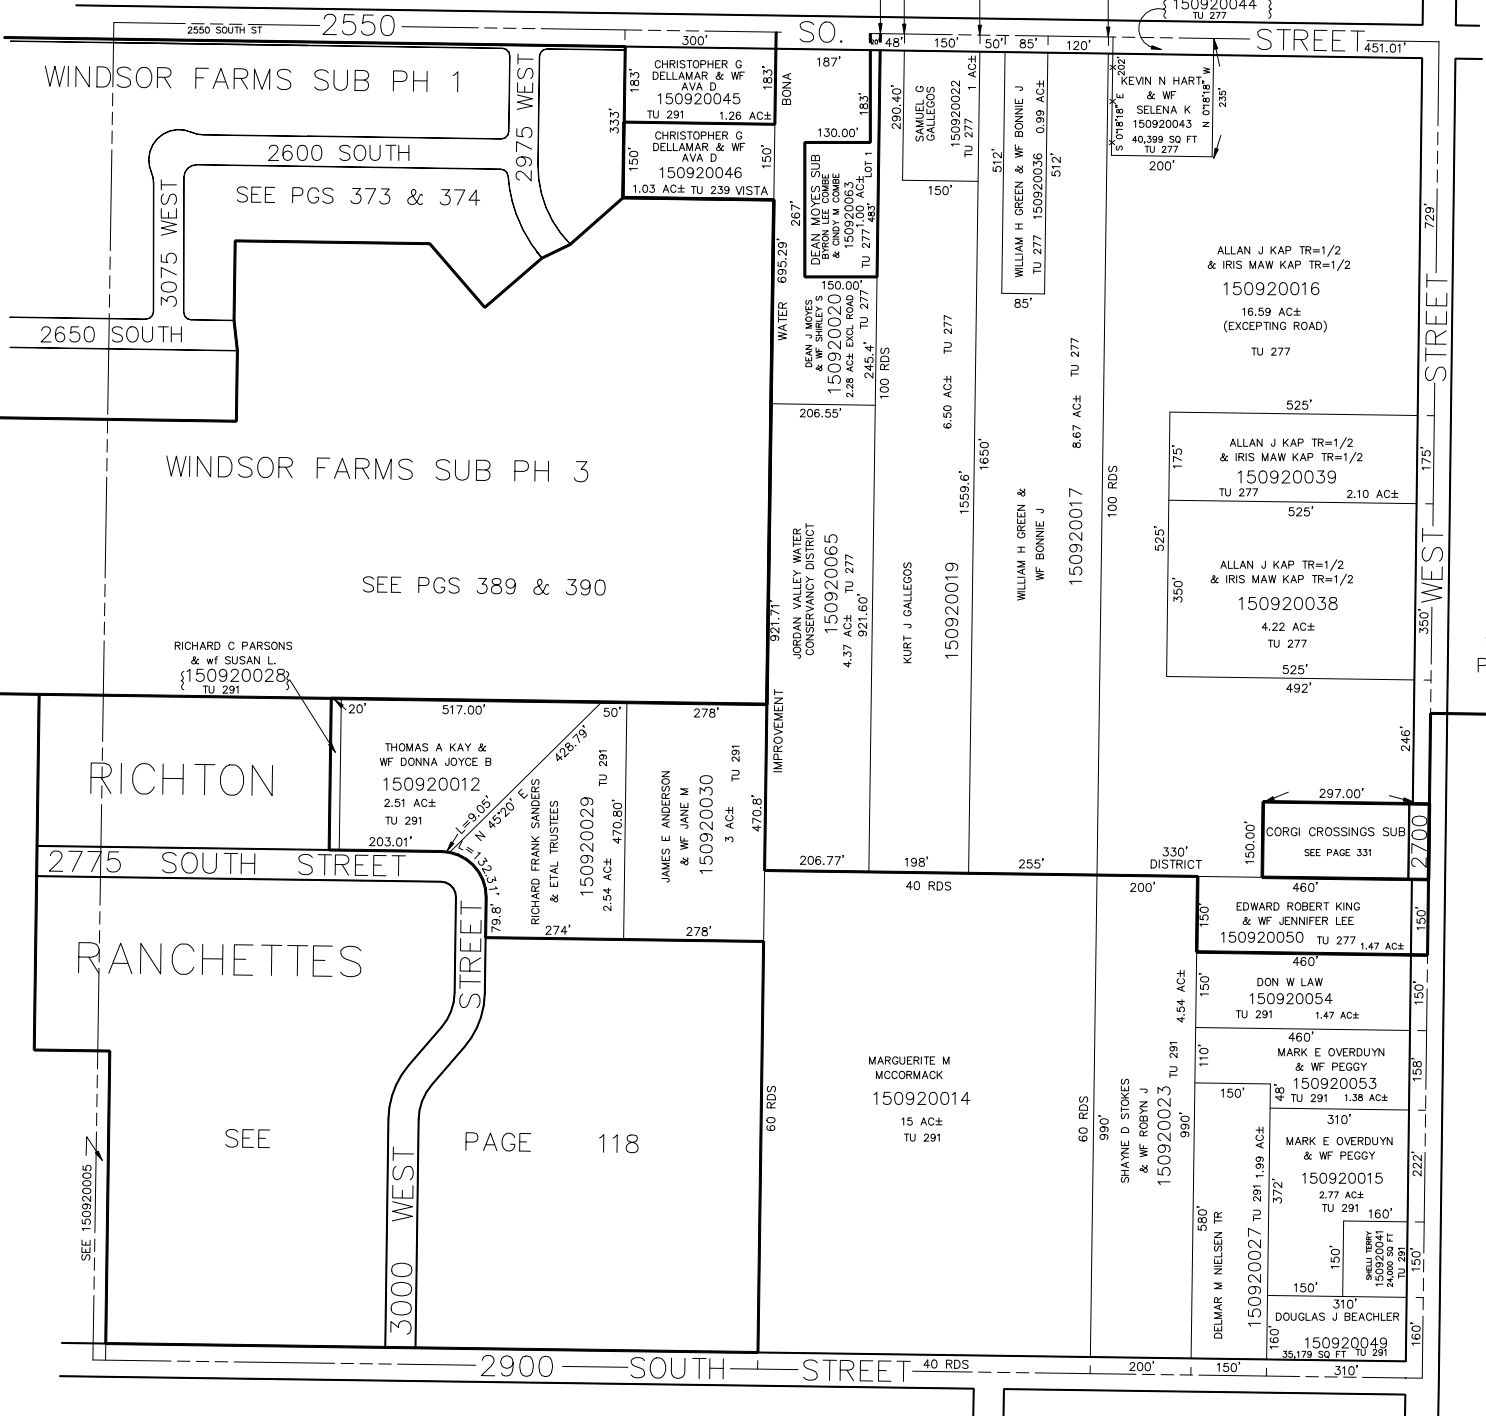

N.E. 1/4  
SECTION 34, T.6N., R.2W., S.L.B. & M.

IN WEST HAVEN CITY

TAXING UNIT: 239, 277, 291

SCALE 1" = 200'

SEE PAGE 76

SEE PAGE 96